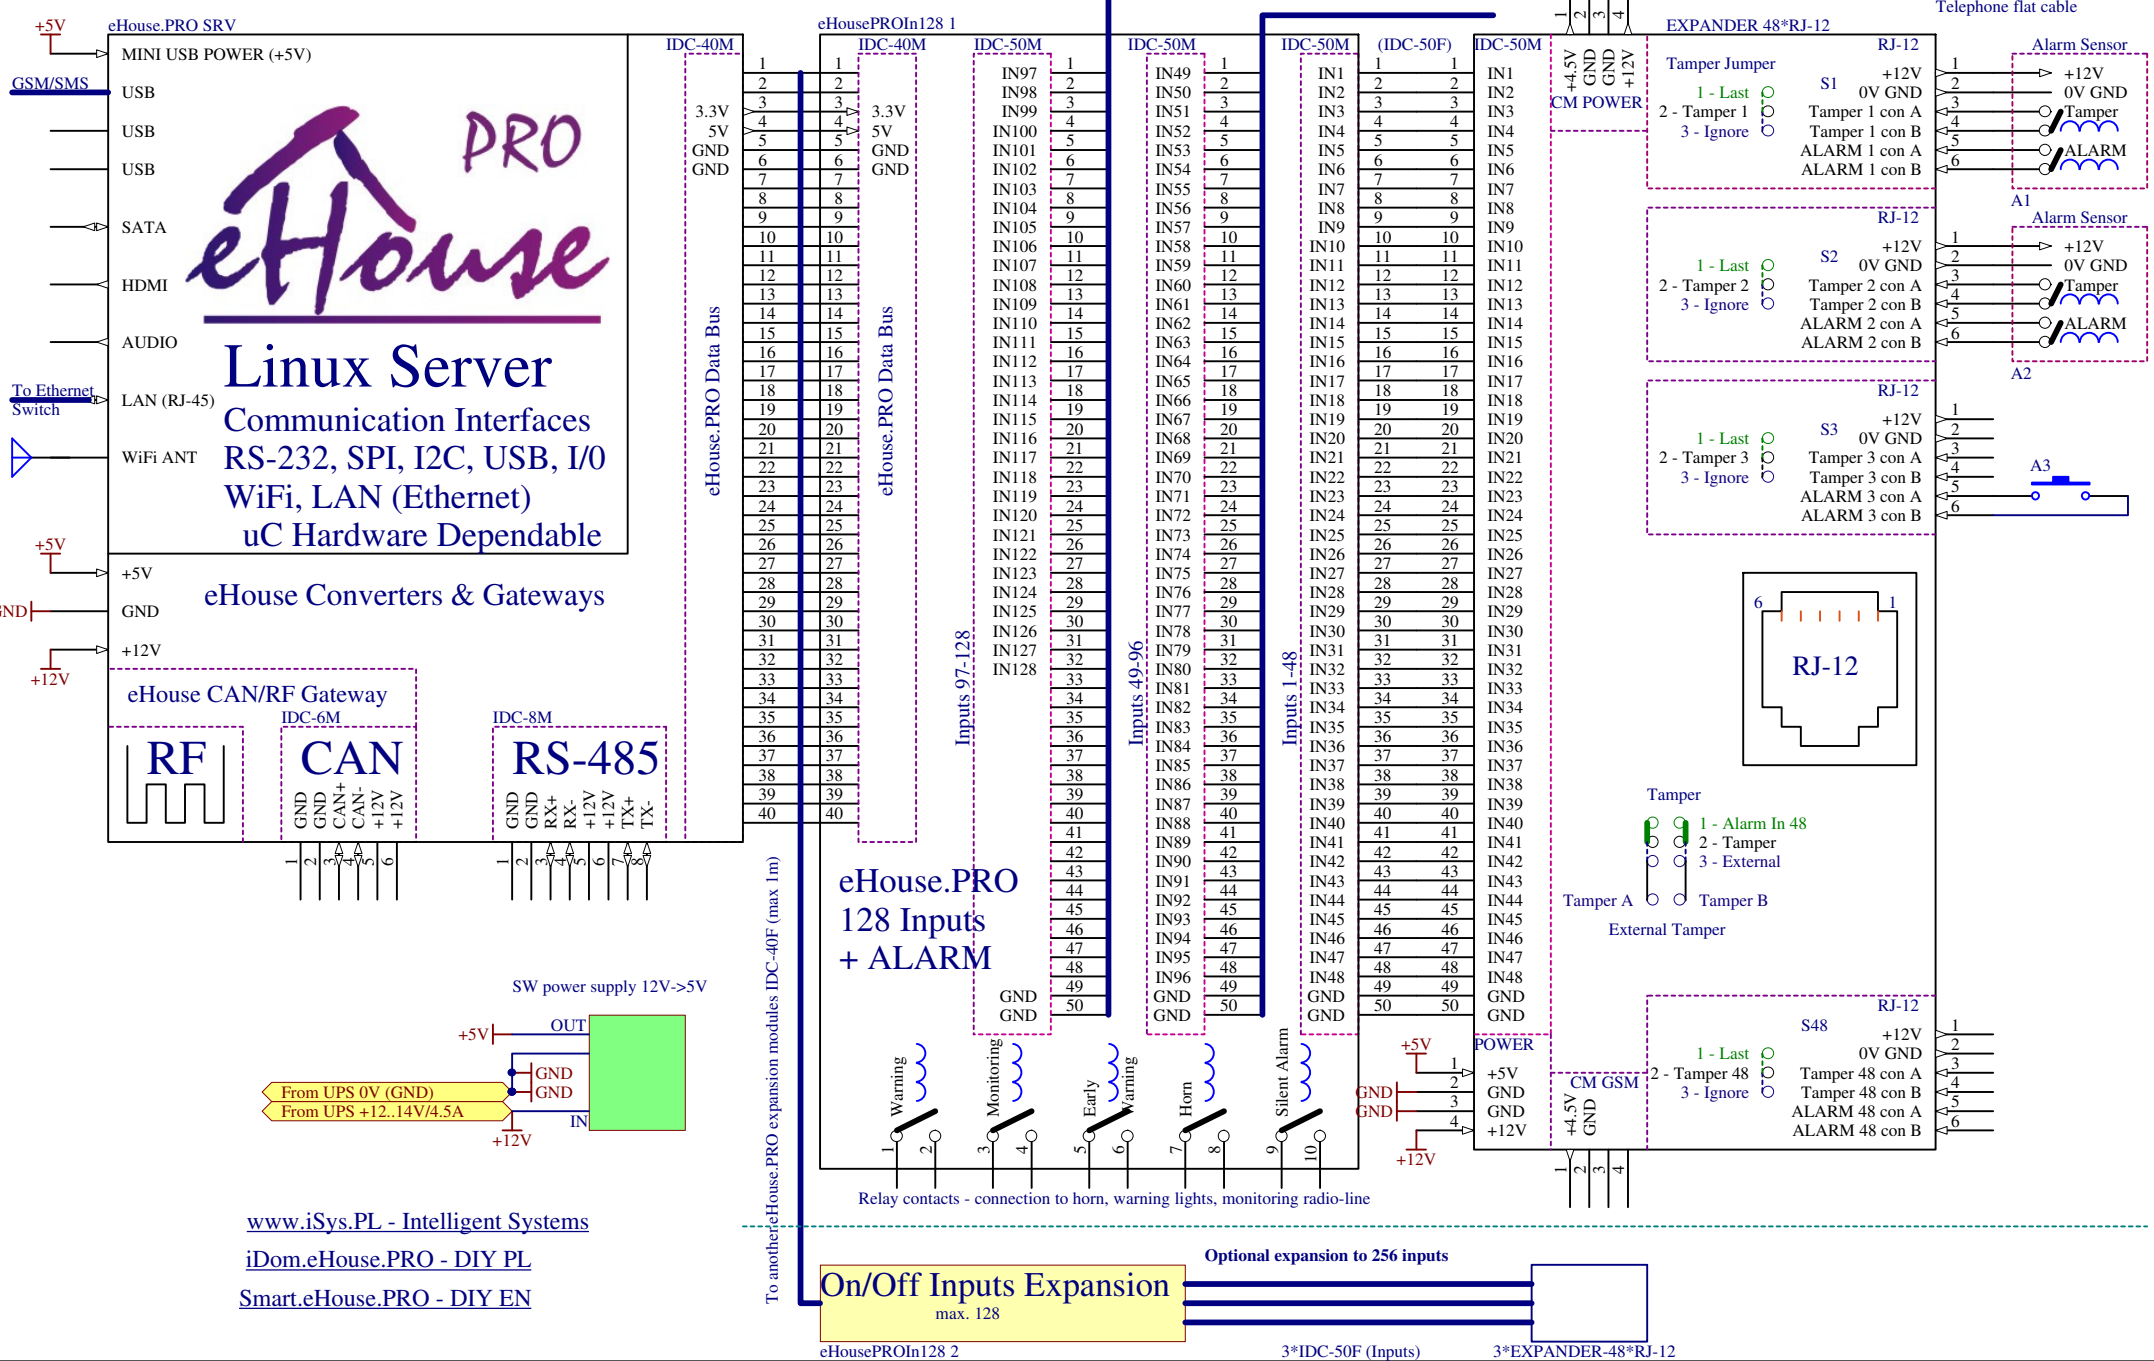

eHouse.PRO connection of On/Off Inputs

To 3rd Expander 48*RJ-12 (IDC-50F) max 10m

To 2nd Expander 48*RJ-12 (IDC-50F) max 10m

www.iSys.PL - Intelligent Systems

iDom.eHouse.PRO - DIY PL

Smart.eHouse.PRO - DIY EN