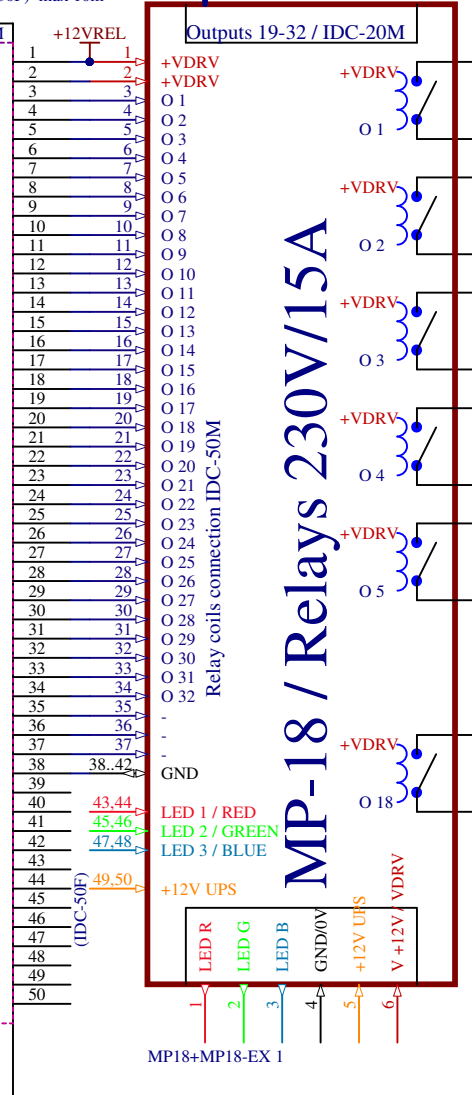

# eHouse.PRO connection of outputs On/Off

To 2nd pair MP-18+MP-18 (IDC-50F) max 10m

To MP-18-EXT (IDC-20F->IDC-50F)

To 1st pair MP-18+MP-18 (IDC-50F) max 10m

To 3rd pair MP-18+MP-18 (IDC-50F) max 10m

Turn On/Off external devices