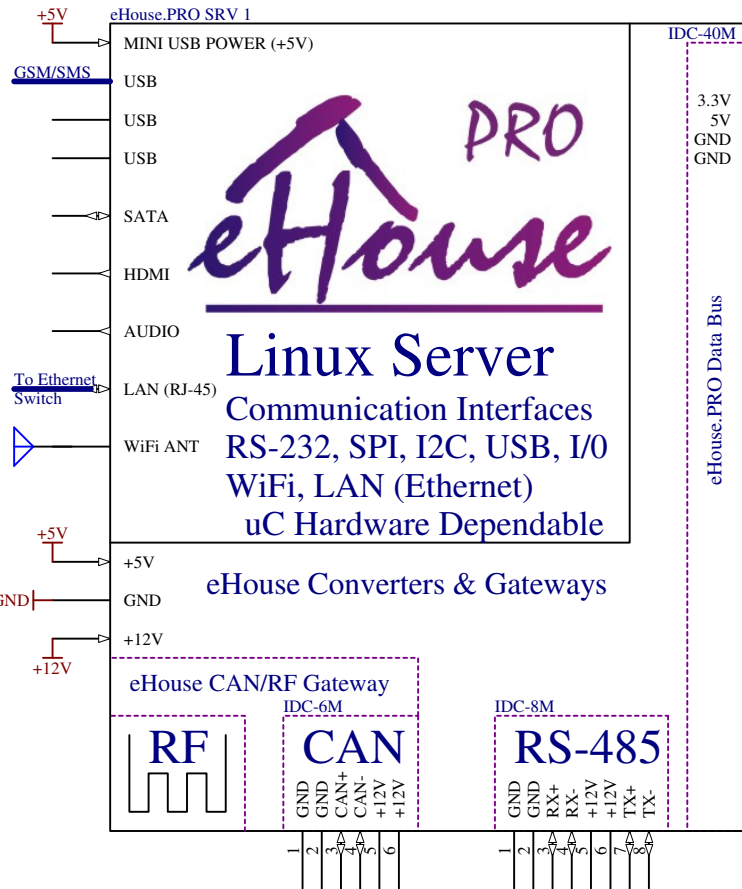

# eHouse.PRO connection of outputs On/Off

To 2nd pair MP-18+MP-18 (IDC-50F) max 10m

To MP-18-EXT (IDC-20F->IDC-50F)

To 1st pair MP-18+MP-18 (IDC-50F) max 10m

To 3rd pair MP-18+MP-18 (IDC-50F) max 10m

Turn On/Off external devices