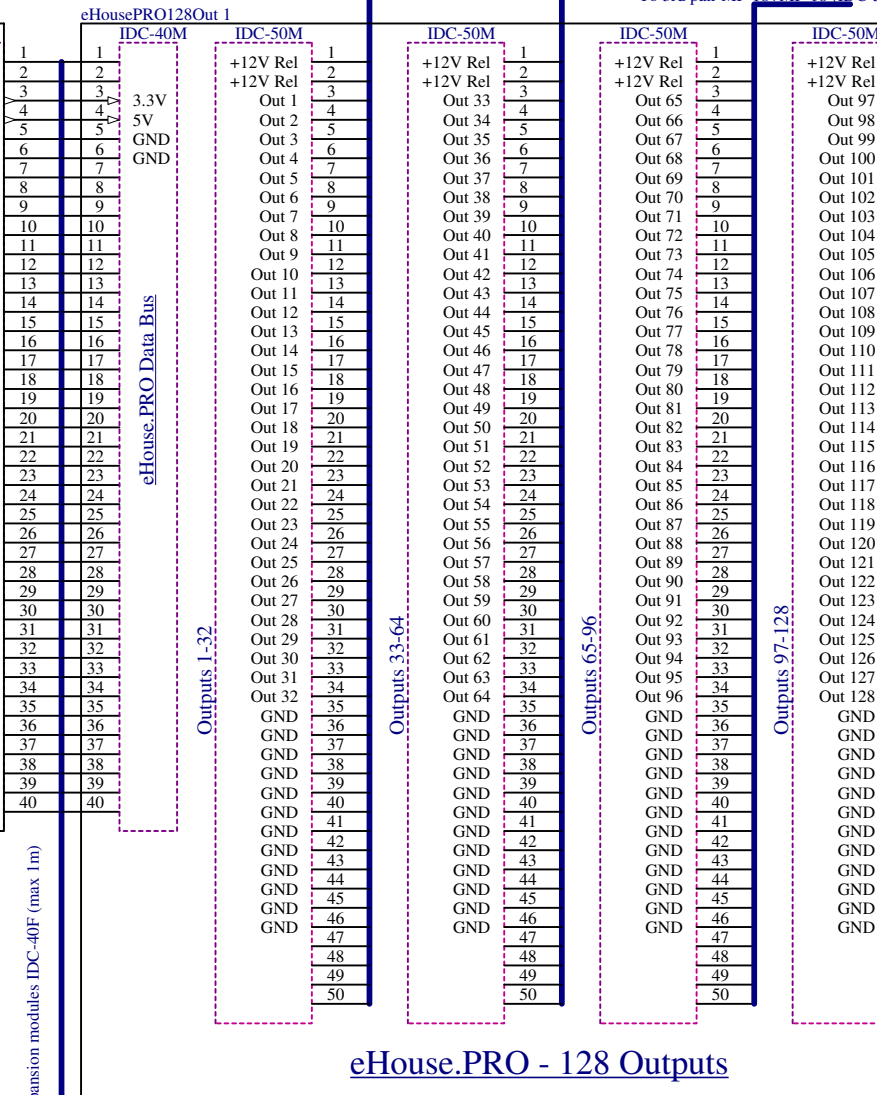

# eHouse.PRO connection of outputs On/Off

To 2nd pair MP-18+MP-18 (IDC-50F) max 10m

To MP-18-EXT (IDC-20F->IDC-50F)

To 1st pair MP-18+MP-18 (IDC-50F) max 10m

To 3rd pair MP-18+MP-18 (IDC-50F) max 10m

Turn On/Off external devices