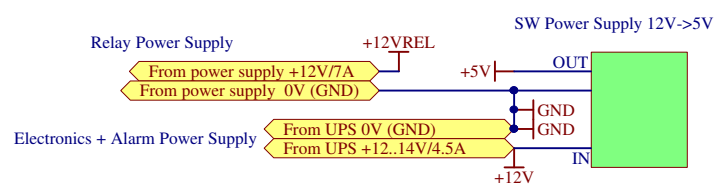

# eHouse.PRO connection of outputs On/Off

To 2nd pair MP-18+MP-18 (IDC-50F) max 10m

To MP-18-EXT (IDC-20F->IDC-50F)

To 1st pair MP-18+MP-18 (IDC-50F) max 10m

To 3rd pair MP-18+MP-18 (IDC-50F) max 10m

Turn On/Off external devices